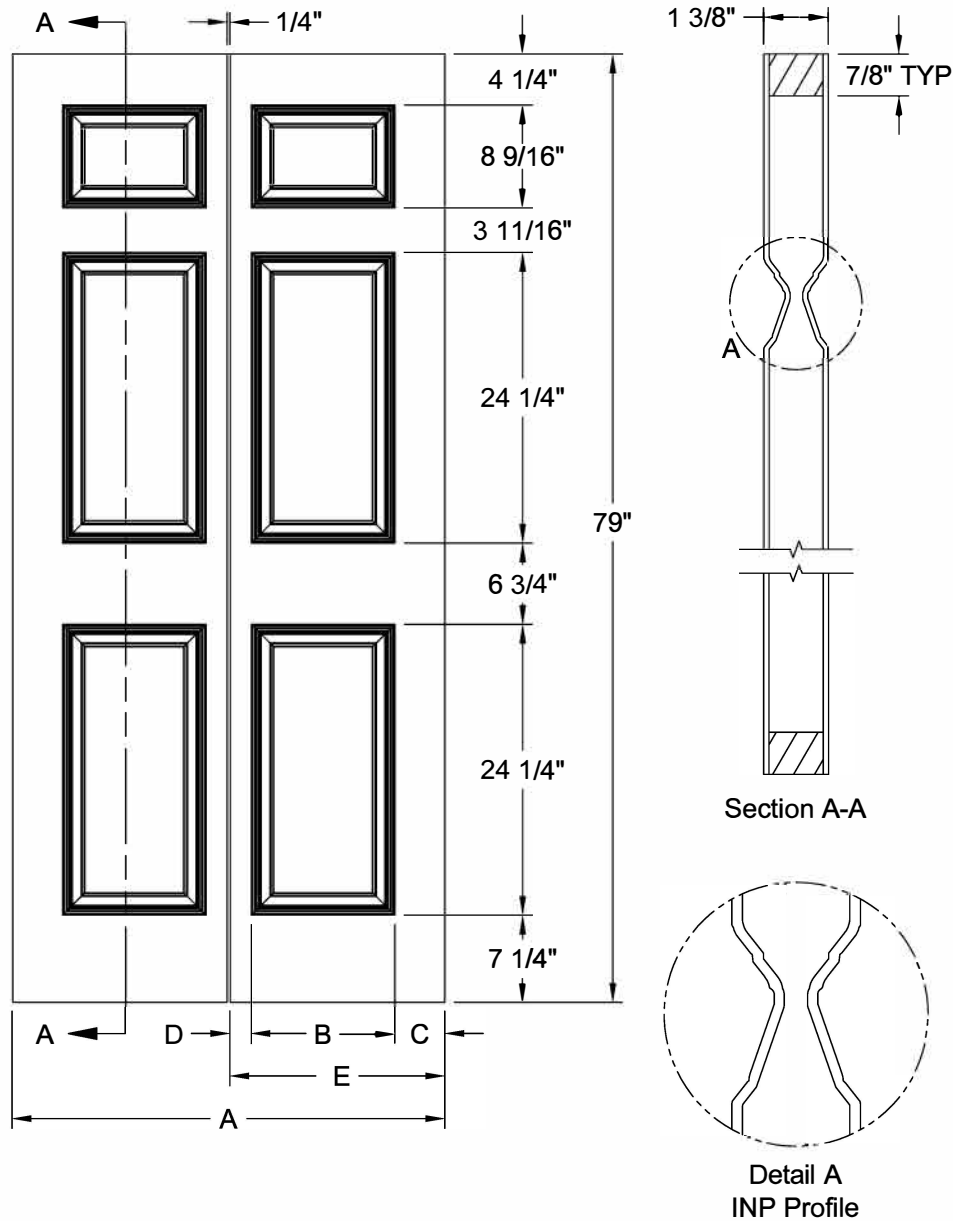

COLONIST® BIFOLD SMOOTH 6'-8"

Dimension Table					
Door Size	A	B	C	D	E
3'-0" x 6'-8"	36"	12"	4 1/8"	1 3/4"	17 7/8"
2'-10" x 6'-8"	34"	10"	5 1/8"	1 3/4"	16 7/8"
2'-8" x 6'-8"	32"	10"	4 1/8"	1 3/4"	15 7/8"
2'-6" x 6'-8"	30"	9"	4 1/8"	1 3/4"	14 7/8"
2'-4" x 6'-8"	28"	8"	4 1/8"	1 3/4"	13 7/8"
2'-2" x 6'-8"	26"	6"	5 1/8"	1 3/4"	12 7/8"
2'-0" x 6'-8"	24"	6"	4 1/8"	1 3/4"	11 7/8"
1'-10" x 6'-8"	22"	6"	3 1/8"	1 3/4"	10 7/8"